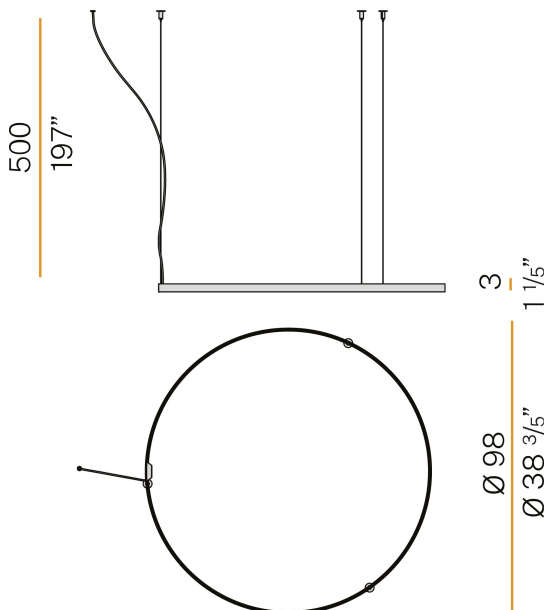

PANZERI

Zero Round

24V DC

M03317.100.0410

bronze

Data sheet

CODE	M03317.100.0410
SYSTEM POWER CONSUMPTION	47W
EFFICACY	86.79lm/W
LIGHT SOURCE	LED
LIGHT SOURCE LIFETIME	L70 (B50) 60.000h
COLOUR TEMPERATURE	3000K Ra>90
LIGHT DISTRIBUTION	diffused
POWER SUPPLY	24V DC
DRIVER	remote not included
NOMINAL LUMINOUS FLUX	5670lm
LUMEN OUTPUT	4079lm
EFFICIENCY	71.9%
WEIGHT	1.43 Kg
PROTECTION DEGREE	IP20
COLOUR TOLLERANCES	SDCM 3
PACKING DIMENSIONS (CM)	107,0 x 107,0 x 11,0

Single or multiple suspension lighting fixture for interiors, with direct and indirect light emission.

Bended extruded aluminium structure in white, black, bronze, mat brass or titanium polyacrylic paint.

Extruded polycarbonate diffuser with opaline finish.

Suspension kit with griplocks and 5m (196,9") long steel cables.

5m (196,9") long power cable in transparent PVC.

Provided without power canopy.

Technical drawing

Polar diagram